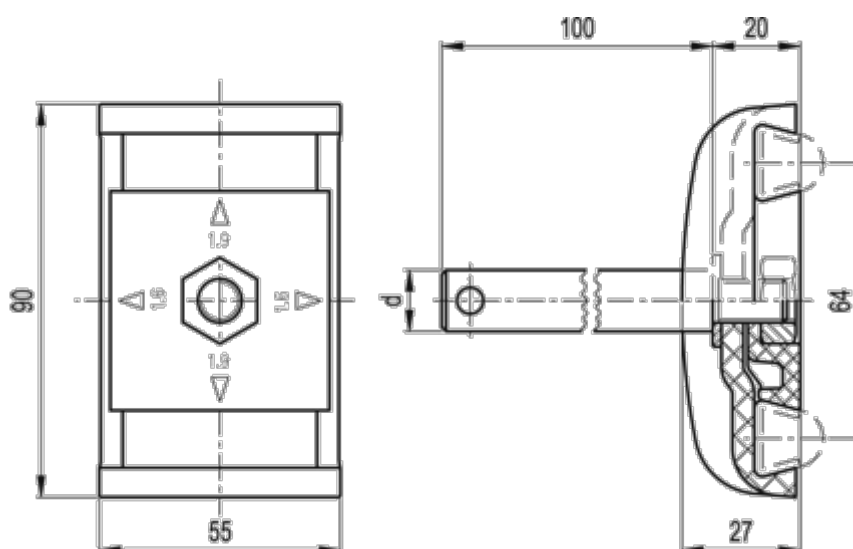

Data Sheet

Article number: 2310419686
Description: E+G Guide rail clamp
MPG-2T-P16

Measures

d = 16
Weight (g) = 202